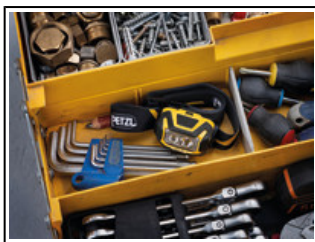

Universe	Professional
Type	Lighting
Category	New ultra-compact and versatile headlamps
Subcategory	New ultra-compact and versatile headlamps

Hybrid
CONCEPT®

ARIA 2R

Casting 600 lumens, the compact and rechargeable ARIA 2R headlamp was specifically designed to be used by tradespeople and maintenance professionals. Durable, it is fall and impact resistant. It is also waterproof and dustproof, making it suitable for various work conditions. Easy to use, with a single button for controlling all lamp functions. The wide, uniform beam provides comfortable proximity lighting and the mixed beam makes moving around easier. It is convenient and can be worn on the head, around the neck, and on different types of helmets, using mounting plates that are available as accessories. ARIA 2R comes with the CORE rechargeable battery and also works with three standard batteries, thanks to its HYBRID CONCEPT design.

Compact, the ARIA 2R headlamp can be easily stored in a toolbox.

The wide, uniform beam provides comfortable lighting for close-range work and the mixed beam makes moving around easier.

Dustproof and waterproof (IP67), impact resistant (IK07), and fall resistant up to 2 meters, the headlamp is ideal for professional work conditions.