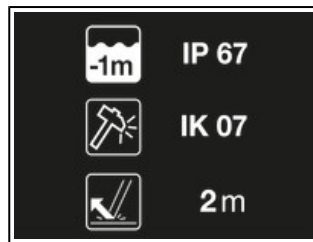

Universe	Professional
Type	Lighting
Category	New ultra-compact and versatile headlamps
Subcategory	New ultra-compact and versatile headlamps

Hybrid
CONCEPT®

ARIA 2R

Casting 600 lumens, the compact and rechargeable ARIA 2R headlamp was specifically designed to be used by tradespeople and maintenance professionals. Durable, it is fall and impact resistant. It is also waterproof and dustproof, making it suitable for various work conditions. Easy to use, with a single button for controlling all lamp functions. The wide, uniform beam provides comfortable proximity lighting and the mixed beam makes moving around easier. It is convenient and can be worn on the head, around the neck, and on different types of helmets, using mounting plates that are available as accessories. ARIA 2R comes with the CORE rechargeable battery and also works with three standard batteries, thanks to its HYBRID CONCEPT design.

Compact, the ARIA 2R headlamp can be easily stored in a toolbox.

The wide, uniform beam provides comfortable lighting for close-range work and the mixed beam makes moving around easier.

Dustproof and waterproof (IP67), impact resistant (IK07), and fall resistant up to 2 meters, the headlamp is ideal for professional work conditions.

Specification

- Brightness: 600 lumens (ANSI/PLATO FL 1)
- Beam pattern: Flood, mixed
- Weight: 95g
- Watertightness: IP67
- Impact resistance: IK07 (EN/IEC 62262)
- Fall resistance: 2 meters (ANSI/PLATO FL 1)
- Energy: 1250 mAh CORE rechargeable battery (included)
- Recharge time: 3h
- Battery compatibility: Alkaline, lithium, or Ni-MH rechargeable
- Certification(s): CE, UKCA