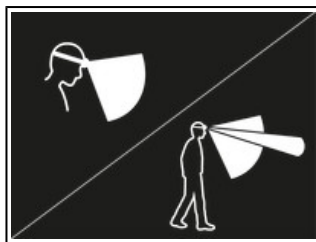

Universe	Professional
Type	Lighting
Category	New ultra-compact and versatile headlamps
Subcategory	New ultra-compact and versatile headlamps

Hybrid
CONCEPT®

ARIA 2R

Casting 600 lumens, the compact and rechargeable ARIA 2R headlamp was specifically designed to be used by tradespeople and maintenance professionals. Durable, it is fall and impact resistant. It is also waterproof and dustproof, making it suitable for various work conditions. Easy to use, with a single button for controlling all lamp functions. The wide, uniform beam provides comfortable proximity lighting and the mixed beam makes moving around easier. It is convenient and can be worn on the head, around the neck, and on different types of helmets, using mounting plates that are available as accessories. ARIA 2R comes with the CORE rechargeable battery and also works with three standard batteries, thanks to its HYBRID CONCEPT design.

Compact, the ARIA 2R headlamp can be easily stored in a toolbox.

The wide, uniform beam provides comfortable lighting for close-range work and the mixed beam makes moving around easier.

Dustproof and waterproof (IP67), impact resistant (IK07), and fall resistant up to 2 meters, the headlamp is ideal for professional work conditions.